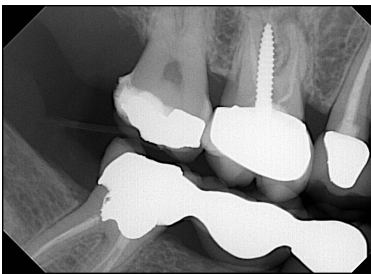

has been completely redesigned for quality and performance

- Market-leading resolution (20+ line pairs per mm)
- Rounded corners for patient comfort
- Razor thin: 5.4 mm thickness
- Integrates with major software platforms
- USB interface works with your existing system

Gorgeous Images Plus a Great Price Equals Return on Investment

Universal Direct USB connection easily interfaces with your equipment

Need Imaging Software? We Have You Covered

EvaSoft Imaging software integrates all of your images into one system.