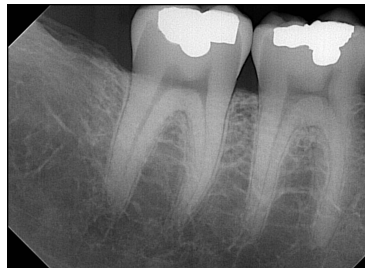

Gorgeous Images Plus a Great Price Equals Return on Investment

Universal Direct USB connection easily interfaces with your equipment