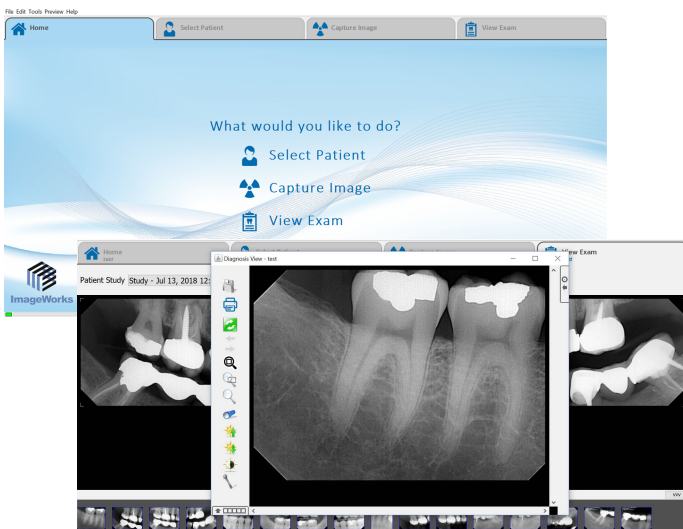

has been completely redesigned for quality and performance

- Market-leading resolution (20+ line pairs per mm)
- Rounded corners for patient comfort
- Razor thin: 5.4 mm thickness
- Integrates with major software platforms
- USB interface works with your existing system

Gorgeous Images Plus a Great Price Equals Return on Investment

Universal Direct USB connection easily interfaces with your equipment

Need Imaging Software? We Have You Covered

EvaSoft Imaging software integrates all of your images into one system.